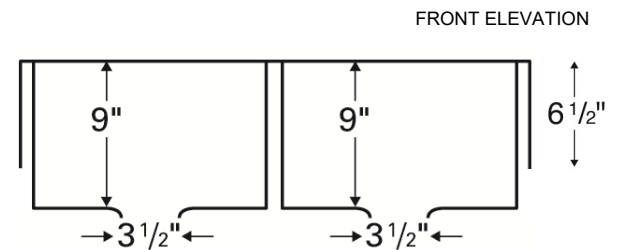

## Features and Specifications:

- Retrofit double equal bowl apron front/farmhouse kitchen sink.
- Designed to install in a 36" or wider standard sink base cabinet.
- Made of 80% quartz and acrylic resin.
- Designed for undermount installation in solid surface, granite and quartz countertops.
- Outside dimensions: 34" x 21-1/4" x 9".
- Apron height: 6-1/2"
- Inside bowl dimensions:  
 Left bowl - 14-3/4" x 16-3/4" x 9"  
 Right bowl - 14-3/4" x 16-3/4" x 9"
- Rear positioned wastes.
- Waste opening: 3-1/2".
- Sink bowl surface has a matte finish.
- Supplied with cabinet face frame cutout template.
- Basket strainers shown not included with sink.
- Basket strainers in stainless steel or matching colors available as optional accessories.
- Sinks colors available: Black, Bisque, White, Concrete, Brown, Grey
- cUPC Certified

ALL DIMENSIONS ACCURATE TO 1/4"