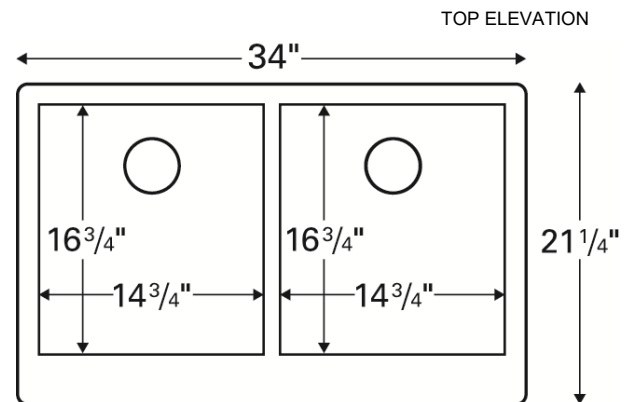

## Features and Specifications:

- Retrofit double equal bowl apron front/farmhouse kitchen sink.
- Designed to install in a 36" or wider standard sink base cabinet.
- Made of 80% quartz and acrylic resin.
- Designed for undermount installation in solid surface, granite and quartz countertops.
- Outside dimensions: 34" x 21-1/4" x 9".
- Apron height: 6-1/2"
- Inside bowl dimensions:  
 Left bowl - 14-3/4" x 16-3/4" x 9"  
 Right bowl - 14-3/4" x 16-3/4" x 9"
- Rear positioned wastes.
- Waste opening: 3-1/2".
- Sink bowl surface has a matte finish.
- Supplied with cabinet face frame cutout template.
- Basket strainers shown not included with sink.
- Basket strainers in stainless steel or matching colors available as optional accessories.
- Sinks colors available: Black, Bisque, White, Concrete, Brown, Grey
- cUPC Certified

ALL DIMENSIONS ACCURATE TO 1/4"