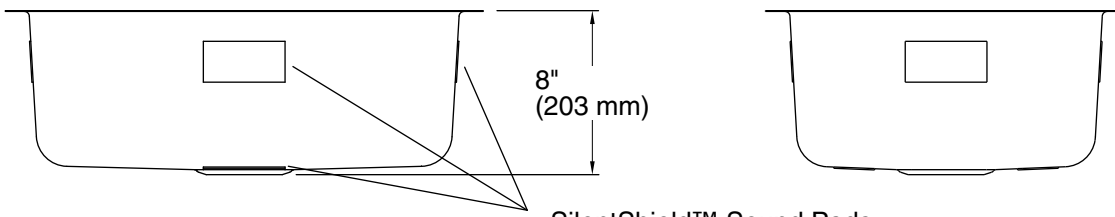

SilentShield™ Sound Pads

Technical Information

All product dimensions are nominal.

- Bowl configuration: Single
- Installation: Under-mount
- Min. base cabinet width: 27" (686 mm)
- Bowl area (Only):
 - Length: 20-7/8" (530 mm)
 - Width: 15-7/16" (392 mm)
 - Bowl depth: 8" (203 mm)
 - Water depth: 7-3/4" (197 mm)
- Drain hole: 3-1/2" (89 mm)
- Template: 1315840-7, required, included