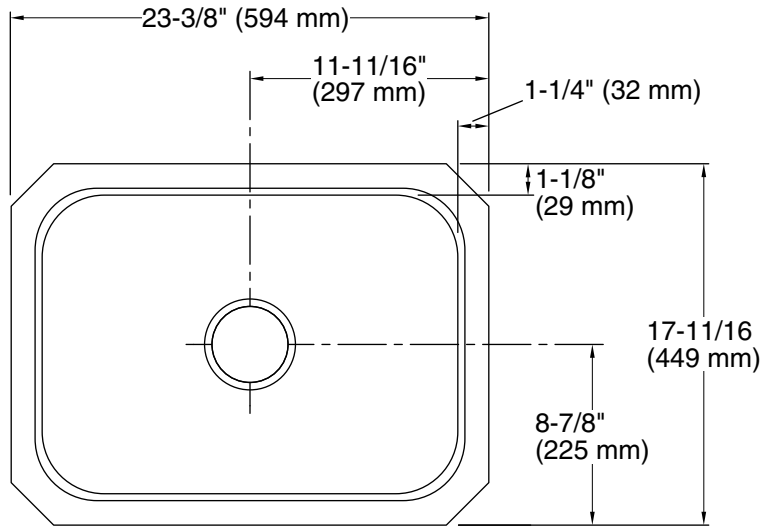

Mounting bracket assembly provides a secure installation.

Technical Information

All product dimensions are nominal.

- Bowl configuration: Single
- Installation: Under-mount
- Min. base cabinet width: 27" (686 mm)
- Bowl area (Only):
  - Length: 20-7/8" (530 mm)
  - Width: 15-7/16" (392 mm)
  - Bowl depth: 8" (203 mm)
  - Water depth: 7-3/4" (197 mm)
- Drain hole: 3-1/2" (89 mm)
- Template: 1315840-7, required, included

Notes

- Install this product according to the installation instructions.
- Measure your actual product for roughing-in details.